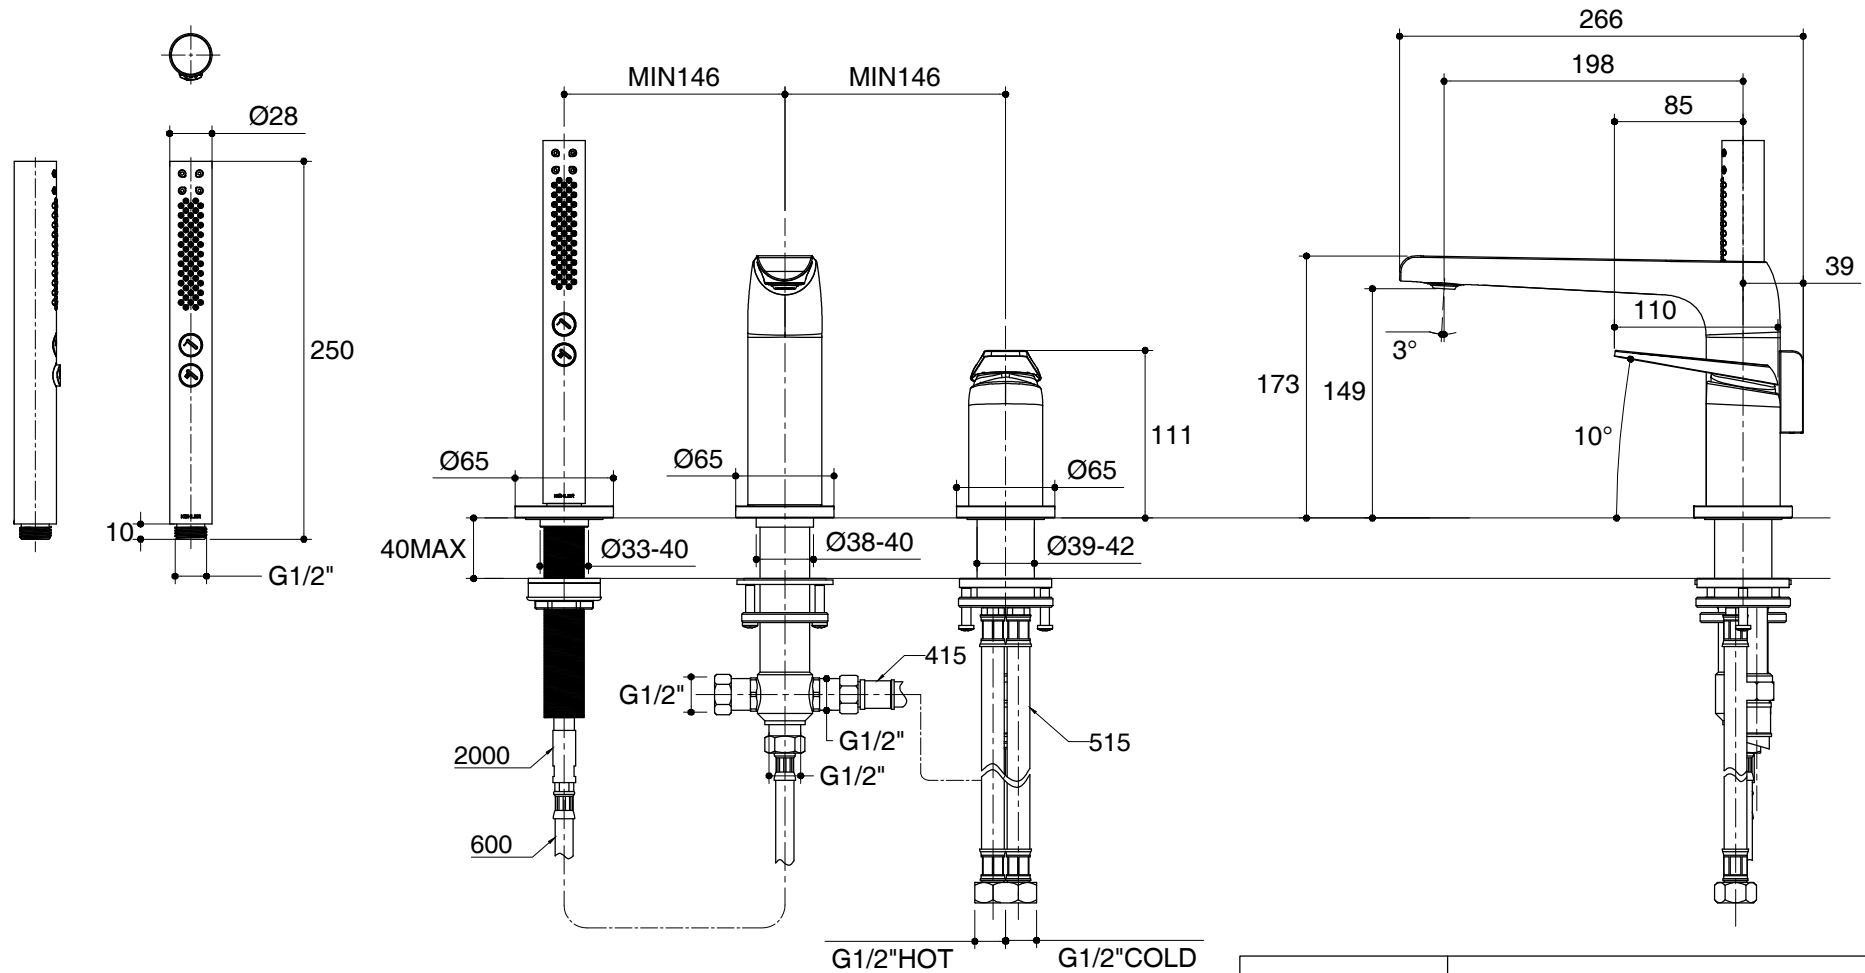

Dimensions are approximate.

Unit: mm

SKU	K-97360T-B4
Name	AVID
Description	3 HOLE BATH FILLER WITH HANDSHOWER

KOHLER

*The recommended dimension for installation can be adjusted according to user preferences and layout.